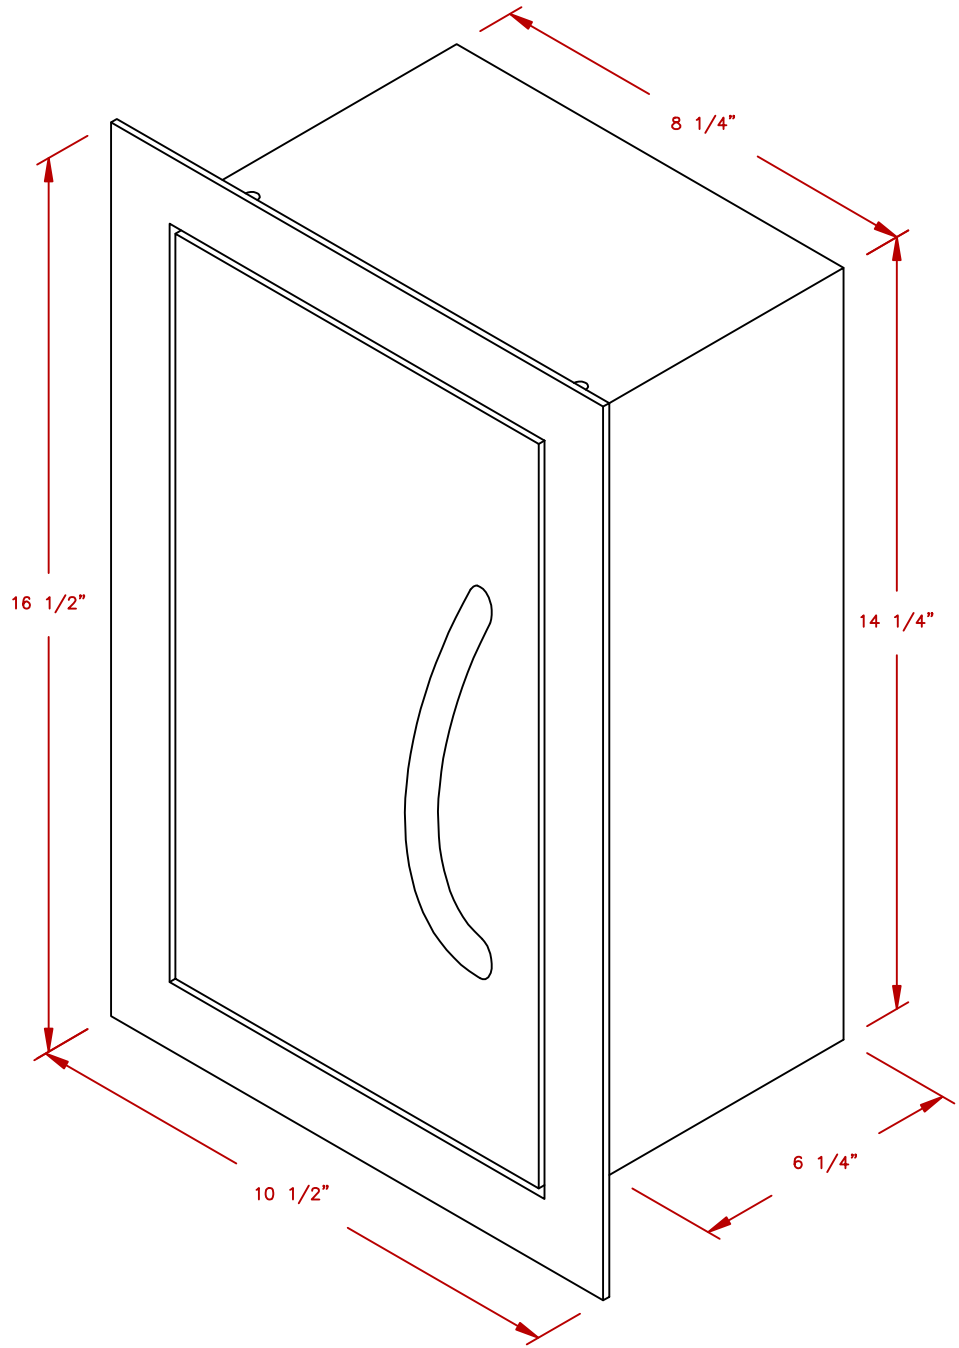

LINE	BBQ LINE
MODEL	PAPER TOWEL STORAGE
NUM	

CUT OUT DIMENSIONS

TITLE 2018 BARBECUE LINE  
DOORS & DRAWERS  
PAPER TOWER STORAGE

SCALE:

DWG NO. BBQ07910

DWG BY J.ORNELAS

REVISED

REV. DESCR.